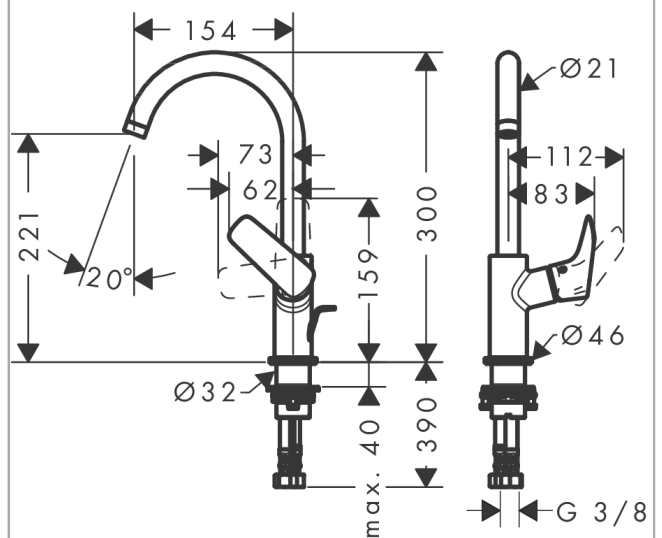

Logis

Single lever basin mixer 210 with swivel spout and pop-up waste set

Surfaces: **Chrome** Article Number: **71130000**

Description

product features

- consists of: single lever basin mixer, waste set
- ComfortZone 210
- projection 154 mm
- swivel range 120°
- normal spray
- flow rate at 3 bar: 5 l/min
- ceramic cartridge
- temperature limitation adjustable
- suitable for continuous flow water heaters
- pop-up waste set G 1¼
- material waste set: synthetic
- connection type: G ¾ connections
- connection dimension: DN15
- handle position on the side: bottom-side at the base body (not suitable for wash bowls)

Technology

Product image

Scale drawing

Logis

Single lever basin mixer 210 with swivel spout and pop-up waste set

Surfaces: **Chrome** Article Number: **71130000**

Flowchart